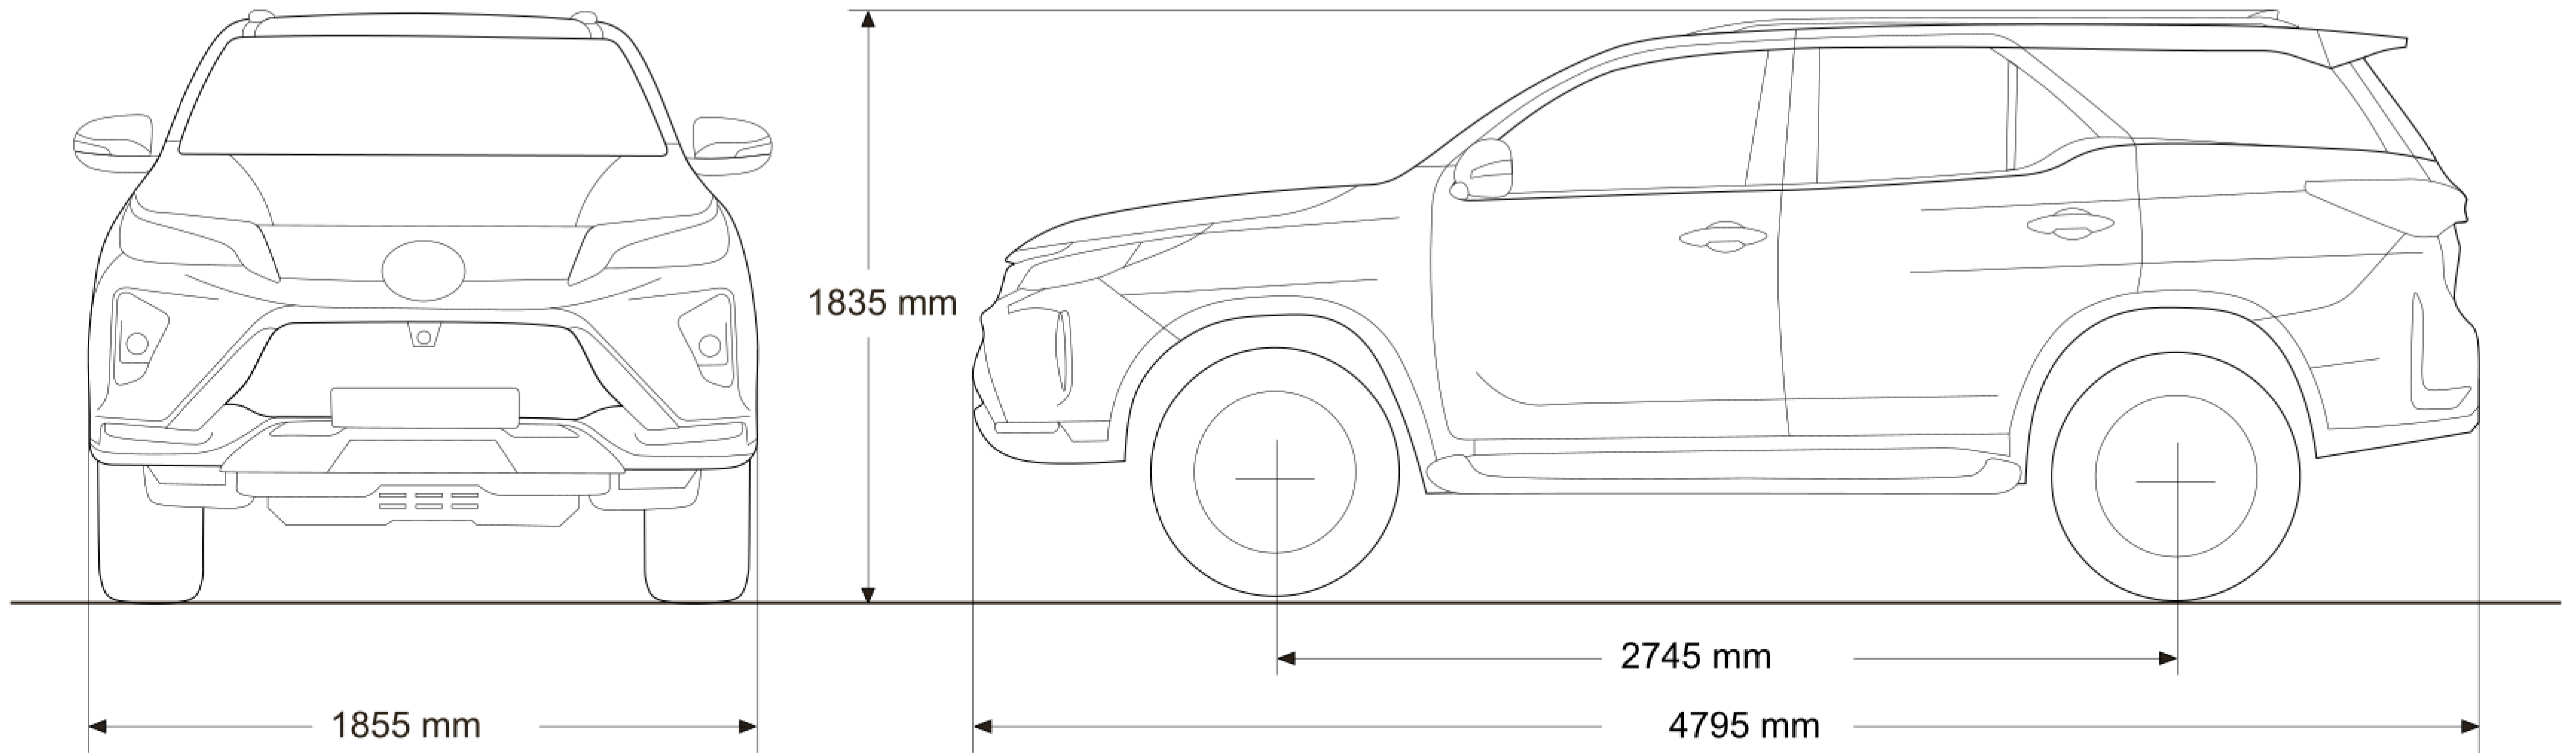

LINE DRAWING