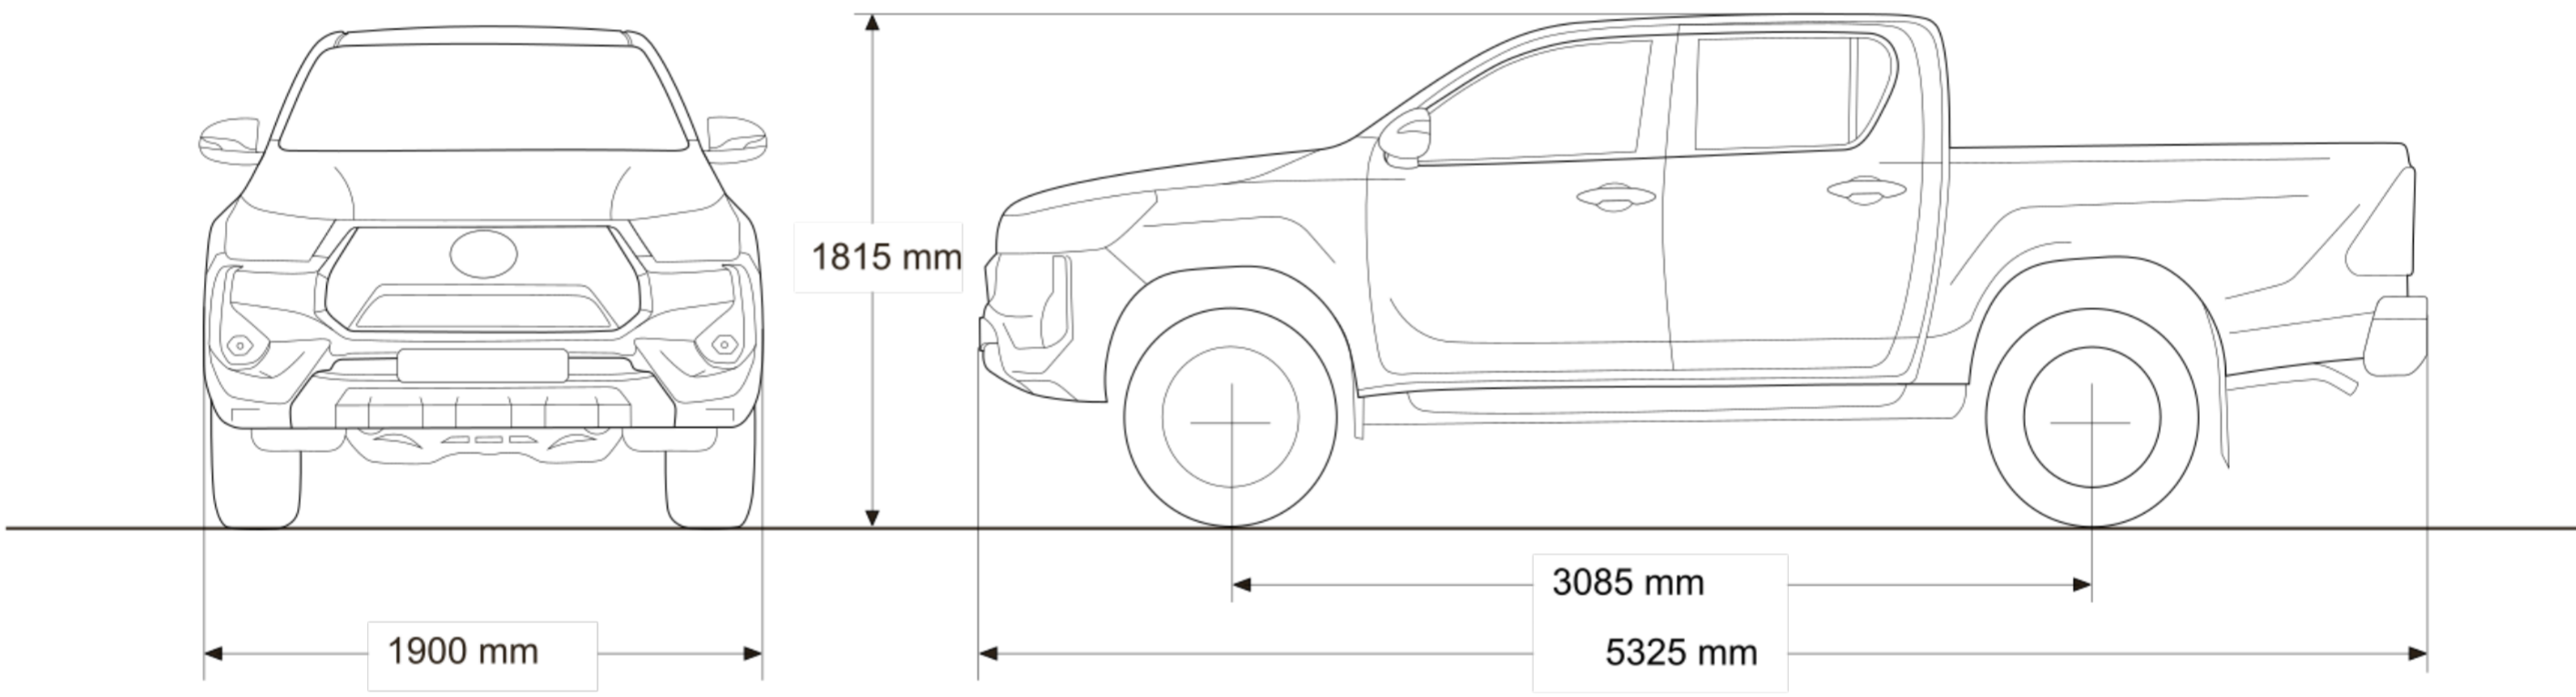

SPECIFICATIONS

2.8 GD-6 4X4 LEGEND 55 6AT

2.8 GD-6 RB LEGEND 55 6AT

Dimensions and Capacities

Wheelbase (mm)	3085	3085
Width (mm)	1900	1900
Payload (kg)	775	835
Top Speed (km/h)	175	175

SPECIFICATIONS

LINE DRAWING