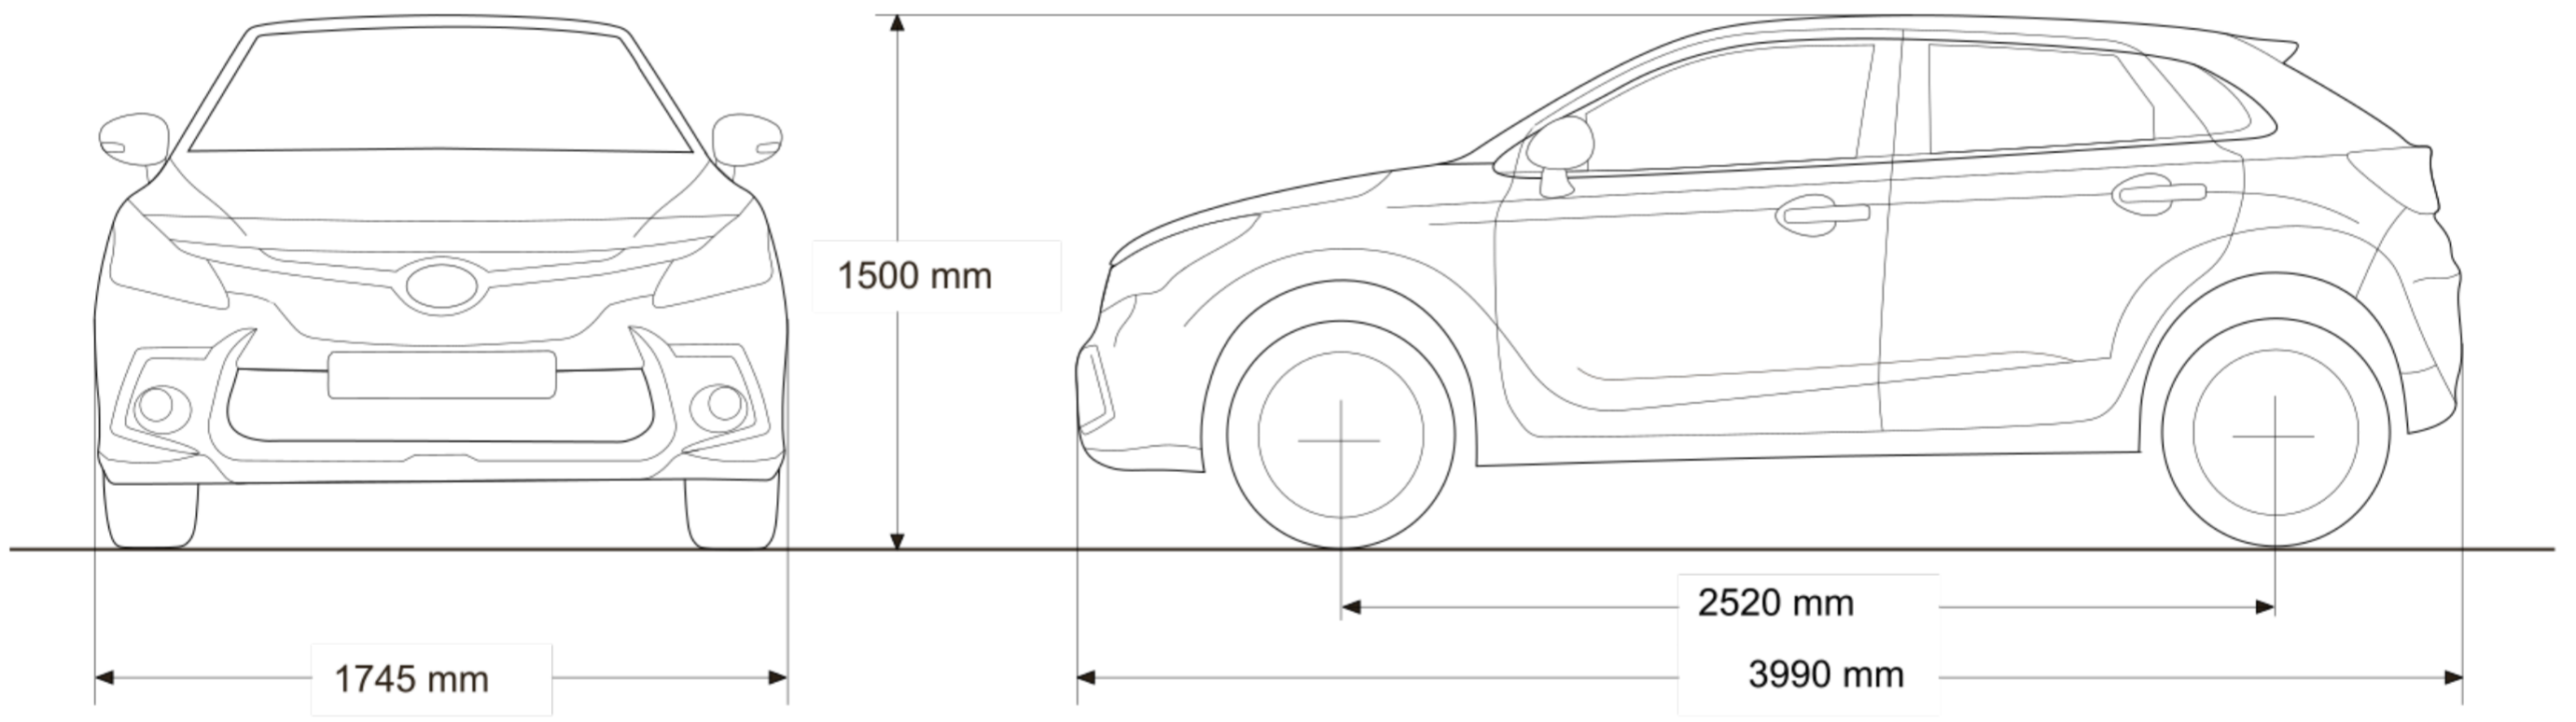

SPECIFICATIONS

Starlet 1.5L XR AT

Starlet 1.5L XR MT

Starlet 1.5L Xs 4AT

Starlet 1.5L Xs 5MT

Starlet 1.5L Xi 5MT

Dimensions and Capacities

Turning circle (tyres, m)	5.1	5.1	5.1	5.1	5.1
Wheelbase (mm)	2520	2520	2520	2520	2520
Width (mm)	1745	1745	1745	1745	1745
Top Speed (km/h)	160	175	160	175	175

Issued on: 2025/10/13

LINE DRAWING