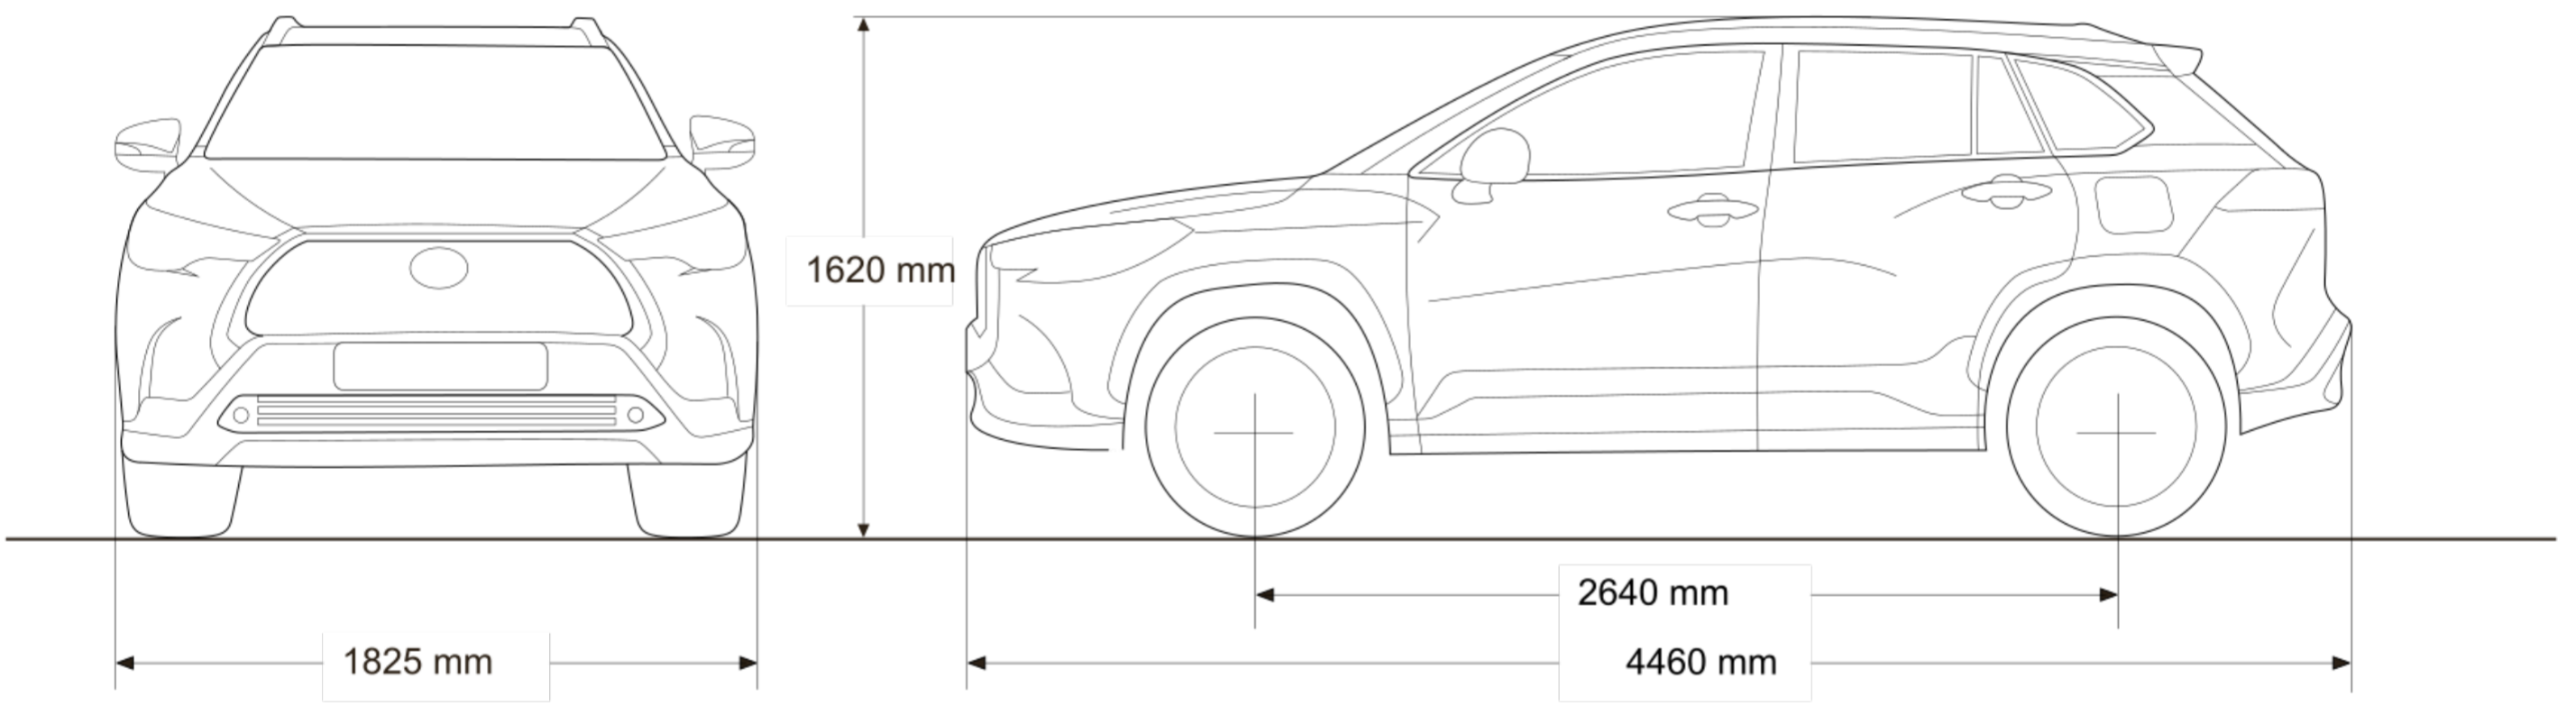

SPECIFICATIONS

COROLLA CROSS 1.8 Xi

COROLLA CROSS 1.8 XS

COROLLA CROSS 1.8 XR

COROLLA CROSS 1.8
HEV XS

COROLLA CROSS 1.8
HEV XR

Service and Warranty

Service Interval	12 months / 15,000km	12 months / 15,000km	12 months / 15,000km	12 months / 15,000km	12 months / 15,000km
Warranty	3 years / 100,000km	3 years / 100,000km	3 years / 100,000km	3 years / 100,000km	3 years / 100,000km
Hybrid Battery Warranty				8 years 195,000km	8 years 195,000km

Dimensions and Capacities

Front Overhang (mm)	955	955	955	955	955
Front Tread (mm)	1569	1569	1559	1569	1559
Fuel Tank Size (L)	47	47	47	36	36
Gross Combination Mass (GCM)	2615	2615	2615	2250	2250
Ground Clearance (mm)	161	161	161	161	161
Gross Vehicle Mass (GVM)	1815	1815	1815	1850	1850
Height (mm)	1620	1620	1620	1620	1620
Kerb Weight (kg)	1325-1395	1325-1395	1325-1395	1385-1430	1385-1430
Length (mm)	4460	4460	4460	4460	4460
Luggage Capacity (L)	440	440	440	440	440
Rear Overhang (mm)	865	865	865	865	865
Rear Tread (mm)	1581	1581	1571	1581	1571
Towing Capacity - Unbraked (kg)	700	700	700	400	400
Towing Capacity - Braked (kg)	800	800	800	400	400
Turning circle (tyres, m)	5.2	5.2	5.2	5.2	5.2
Wheelbase (mm)	2640	2640	2640	2640	2640
Width (mm)	1825	1825	1825	1825	1825
Top Speed (km/h)	185	185	185	170	170

Issued on: 2025/10/14

LINE DRAWING